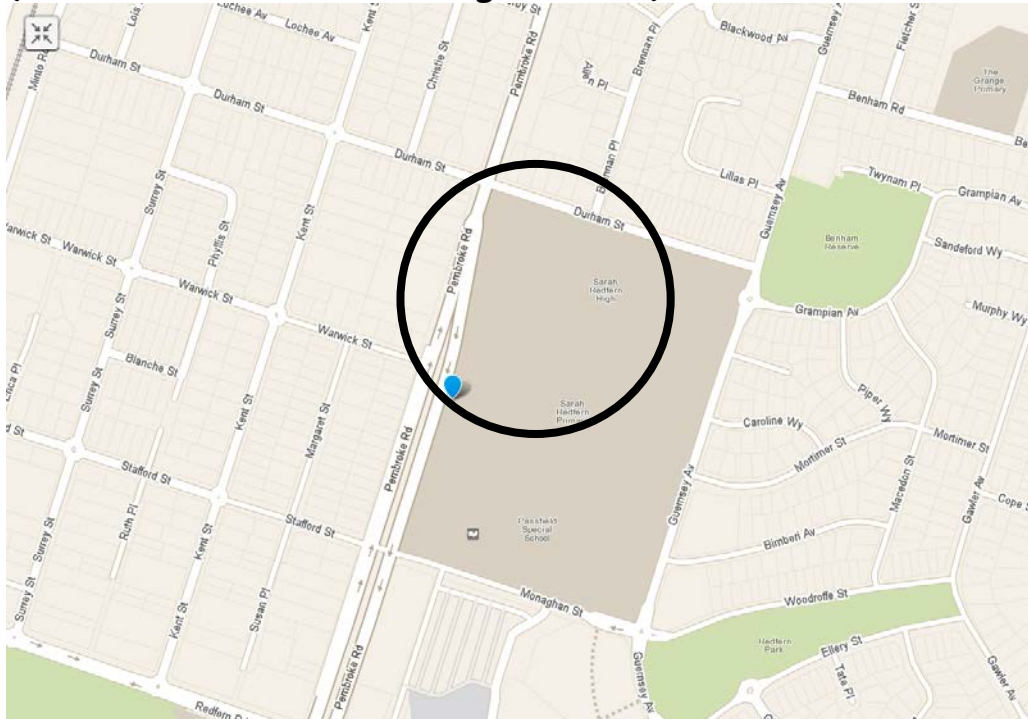

GALA DAY VENUES - WINTER 2015

Competition Soccer - Sarah Redfern Playing Fields, Minto (Behind Sarah Redfern High School)

Participation Soccer - Victoria Park - Minto Rd, Minto (behind the PCYC)

Netball and Newcombe Ball - Coronation Park - Redfern Rd, Minto

AFL - Monarch Oval, Macquarie Fields

Rugby League - Kayess Park, Memphis St, Minto