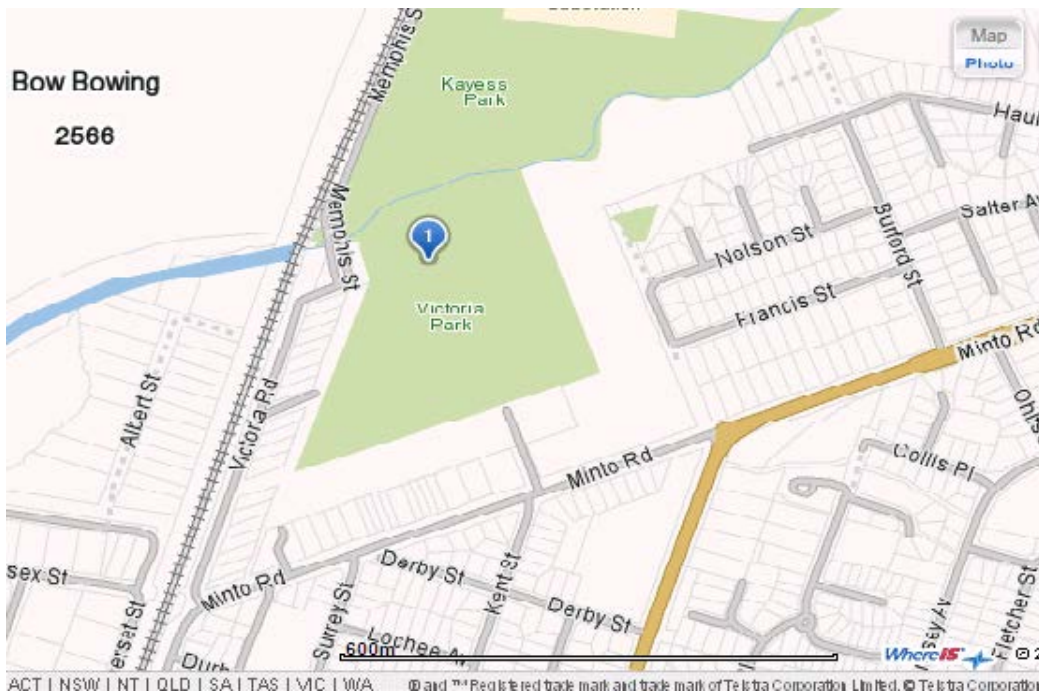

GALA DAY VENUES - WINTER 2015

Competition Soccer - Sarah Redfern Playing Fields, Minto (Behind Sarah Redfern High School)

Participation Soccer - Victoria Park - Minto Rd, Minto (behind the PCYC)

Netball and Newcombe Ball - Coronation Park - Redfern Rd, Minto

AFL - Monarch Oval, Macquarie Fields

Rugby League - Kayess Park, Memphis St, Minto