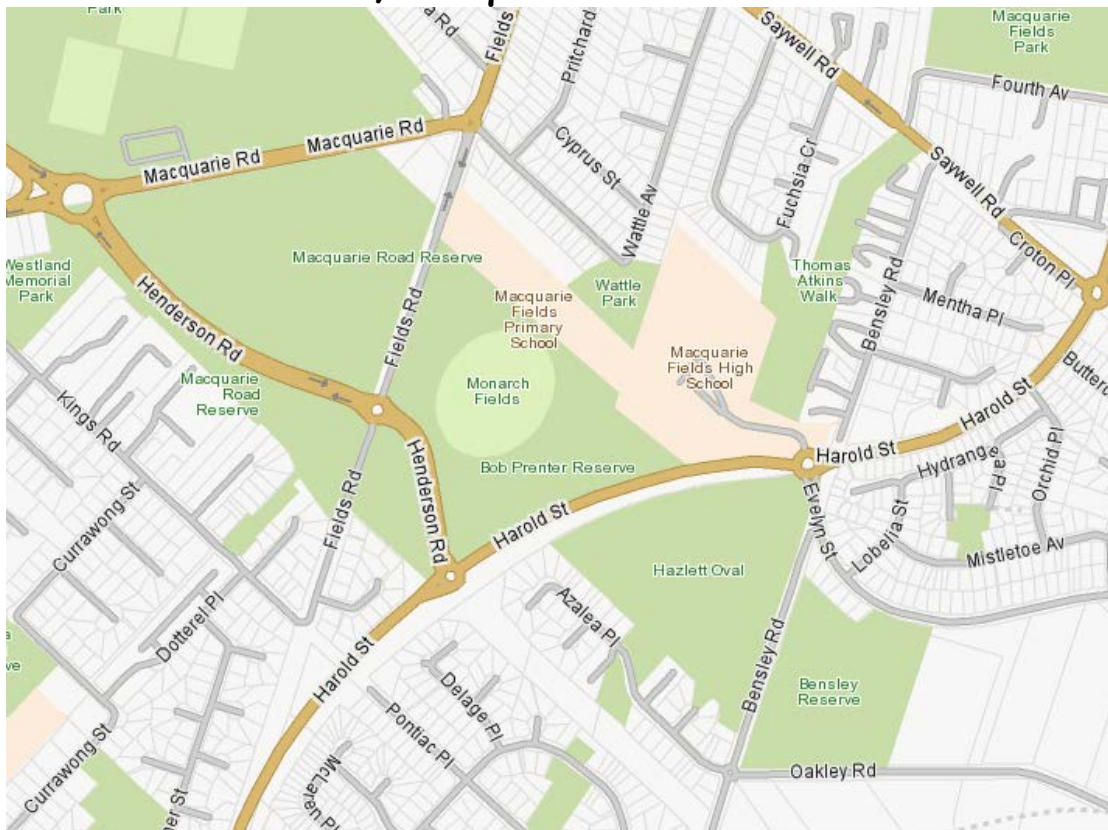

GALA DAY VENUES - WINTER 2015

Competition Soccer - Sarah Redfern Playing Fields, Minto (Behind Sarah Redfern High School)

Participation Soccer - Victoria Park - Minto Rd, Minto (behind the PCYC)

Netball and Newcombe Ball - Coronation Park - Redfern Rd, Minto

AFL - Monarch Oval, Macquarie Fields

Rugby League - Kayess Park, Memphis St, Minto