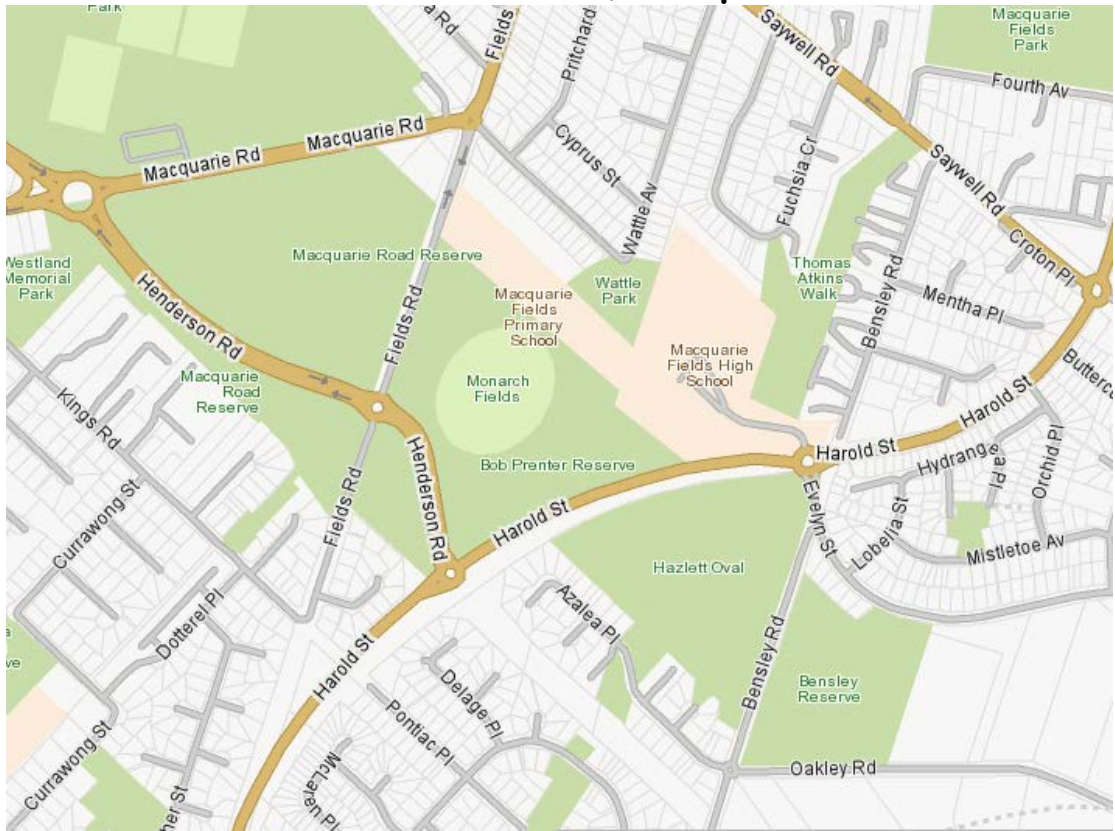

GALA DAY VENUES - SUMMER 2015

Cricket - Clark Reserve - Raby Road, Kearns.

LeagueTag - Victoria Park - Minto Rd, Minto (behind the PCYC)

Ultimate Frisbee - Monarch Oval, Macquarie Fields

T-ball & Softball - Milton Park - Macquarie Road, Macquarie Fields.

Basketball - Centennial Stadium, Redfern Rd, Minto