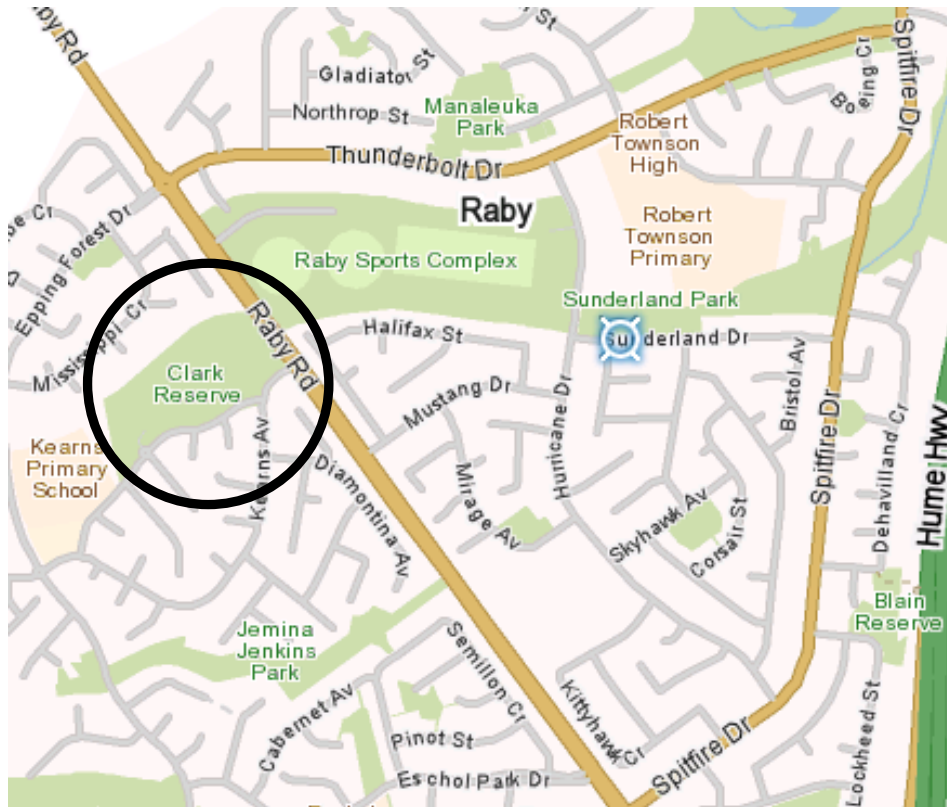

GALA DAY VENUES - SUMMER 2015

Cricket - Clark Reserve - Raby Road, Kearns.

LeagueTag - Victoria Park - Minto Rd, Minto (behind the PCYC)

Ultimate Frisbee - Monarch Oval, Macquarie Fields

T-ball & Softball - Milton Park - Macquarie Road, Macquarie Fields.

Basketball - Centennial Stadium, Redfern Rd, Minto