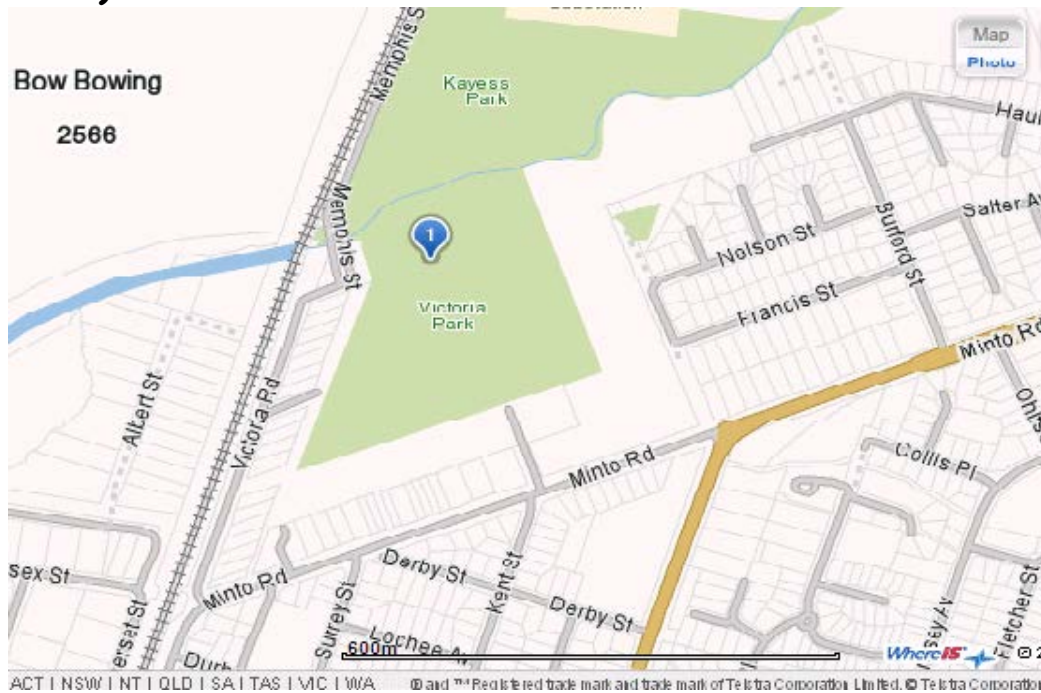

GALA DAY VENUES - SUMMER 2015

Cricket - Clark Reserve - Raby Road, Kearns.

LeagueTag - Victoria Park - Minto Rd, Minto (behind the PCYC)

Ultimate Frisbee - Monarch Oval, Macquarie Fields

T-ball & Softball - Milton Park - Macquarie Road, Macquarie Fields.

Basketball - Centennial Stadium, Redfern Rd, Minto